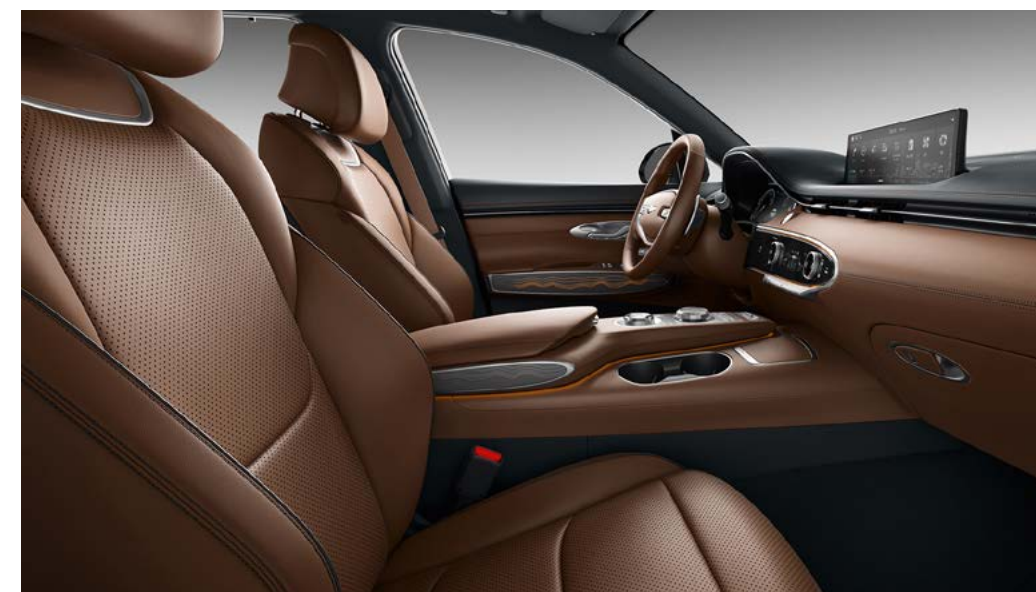

OCEAN WAVES BLUE / HAVANA BROWN