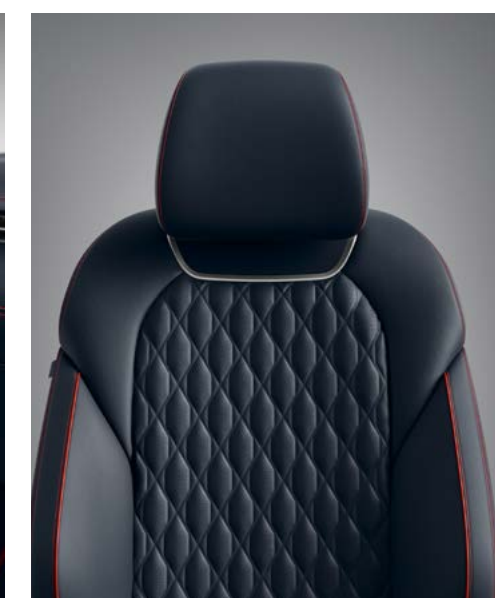

NAPPA LEATHER W/ QUILTING