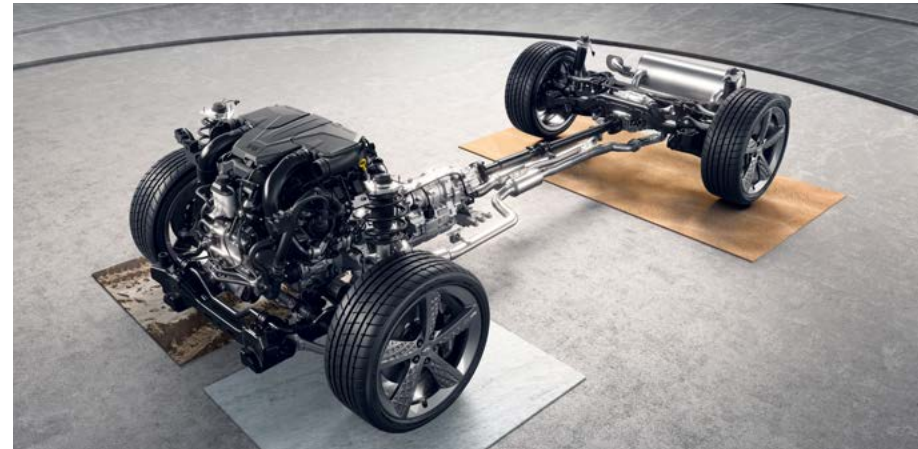

DYNAMIC PERFORMANCE

01 ALL-WHEEL DRIVE

The standard All-Wheel Drive system automatically senses slippery or unstable driving conditions that even the driver may not detect and proactively balances power between the front and rear wheels to ensure optimal stability at all times.