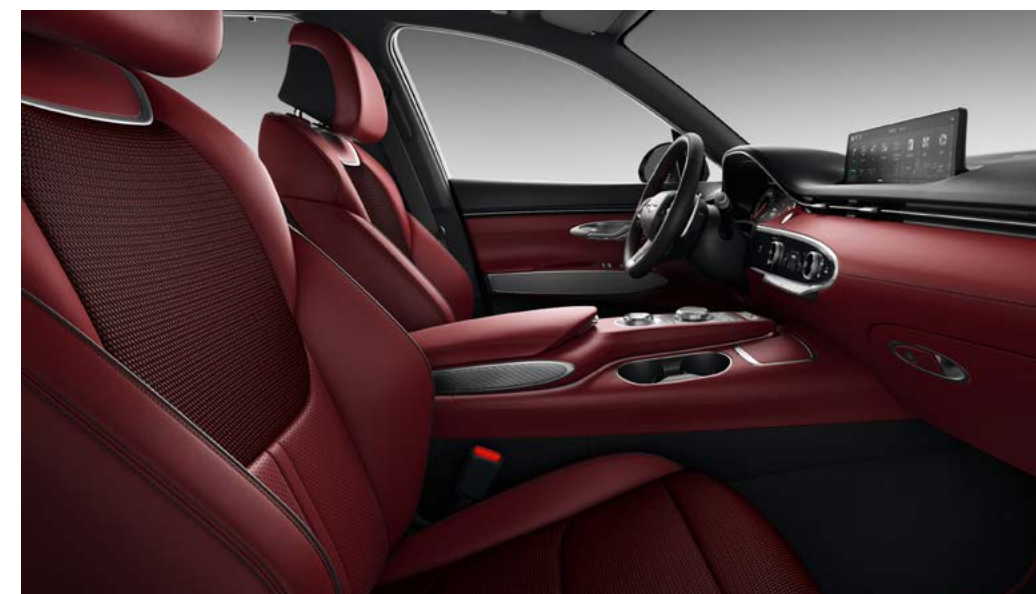

# 3.5T INTERIOR COLOURS

3.5T  
SPORT  
AWD

OBSIDIAN BLACK MONOTONE

LEATHER W/ MESH

HAPTIC CARBON  
ALUMINUM TRIM

OBSIDIAN BLACK / SEVILLA RED

LEATHER W/ MESH

HAPTIC CARBON  
ALUMINUM TRIM