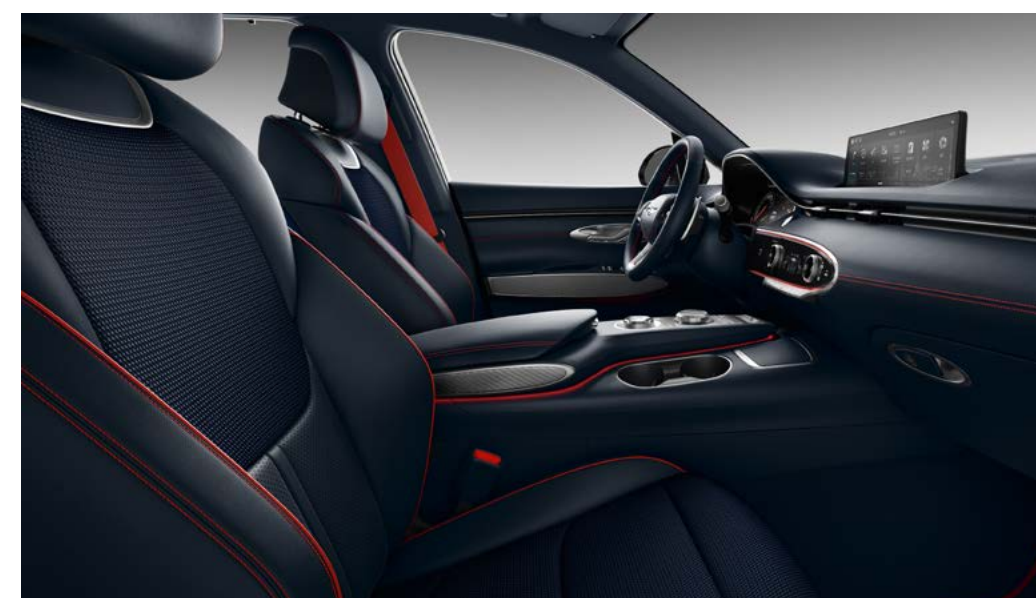

# 3.5T INTERIOR COLOURS

3.5T  
SPORT  
AWD

OBSIDIAN BLACK MONOTONE

LEATHER W/ MESH

HAPTIC CARBON  
ALUMINUM TRIM

OBSIDIAN BLACK / SEVILLA RED

LEATHER W/ MESH

HAPTIC CARBON  
ALUMINUM TRIM