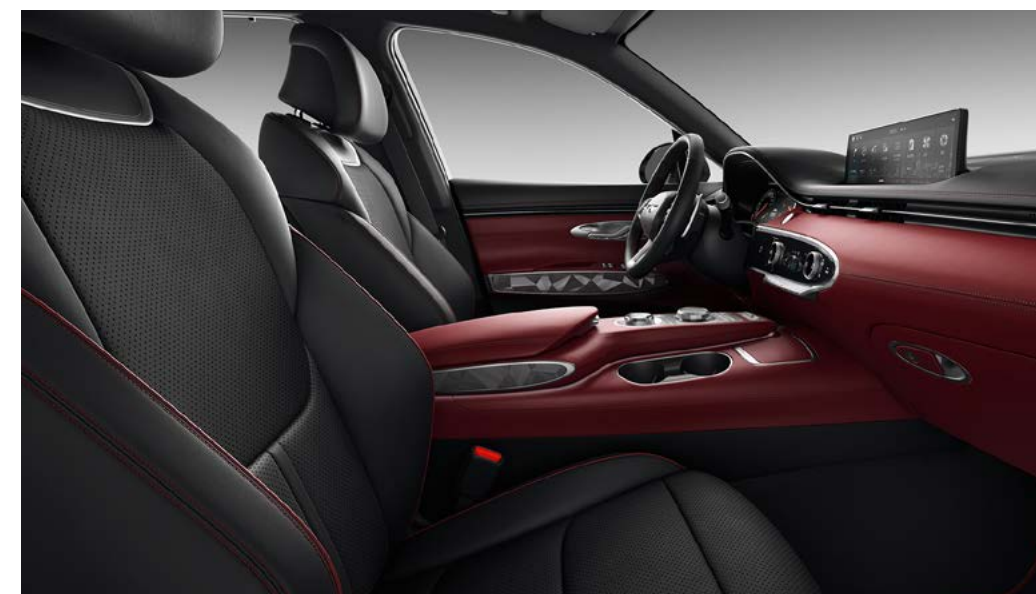

OBSIDIAN BLACK / SEVILLA RED