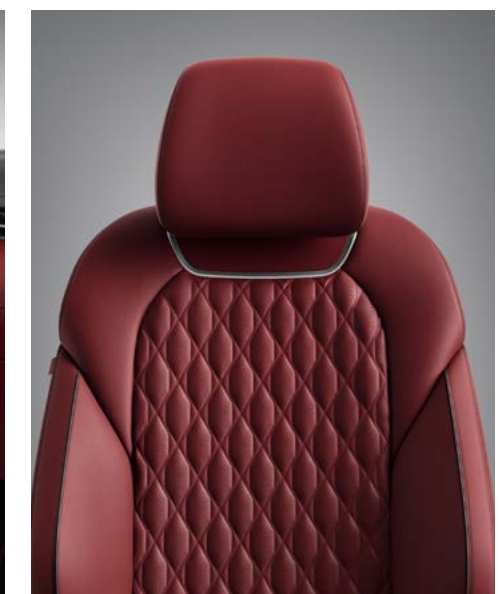

# 3.5T INTERIOR COLOURS

3.5T  
SPORT  
AWD

OBSIDIAN BLACK MONOTONE

LEATHER W/ MESH

HAPTIC CARBON  
ALUMINUM TRIM

OBSIDIAN BLACK / SEVILLA RED

LEATHER W/ MESH

HAPTIC CARBON  
ALUMINUM TRIM

ULTRAMARINE BLUE MONOTONE

LEATHER W/ MESH

HAPTIC CARBON  
ALUMINUM TRIM

3.5T  
SPORT  
PLUS AWD

OBSIDIAN BLACK MONOTONE

NAPPA LEATHER W/ QUILTING

CARBON FIBRE TRIM

OBSIDIAN BLACK / SEVILLA RED