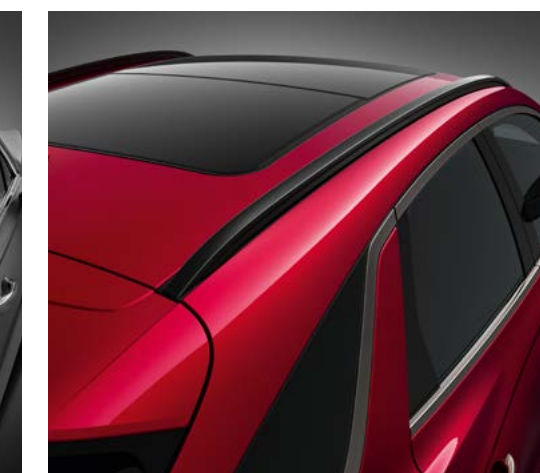

DARK CHROME RADIATOR GRILLE

SPORT

DARK TINTED RADIATOR GRILLE

REGULAR

ROOF RACK & CHROME DLO MOLDING

SPORT

DARK ROOF RACK & DARK CHROME DLO MOLDING

REGULAR