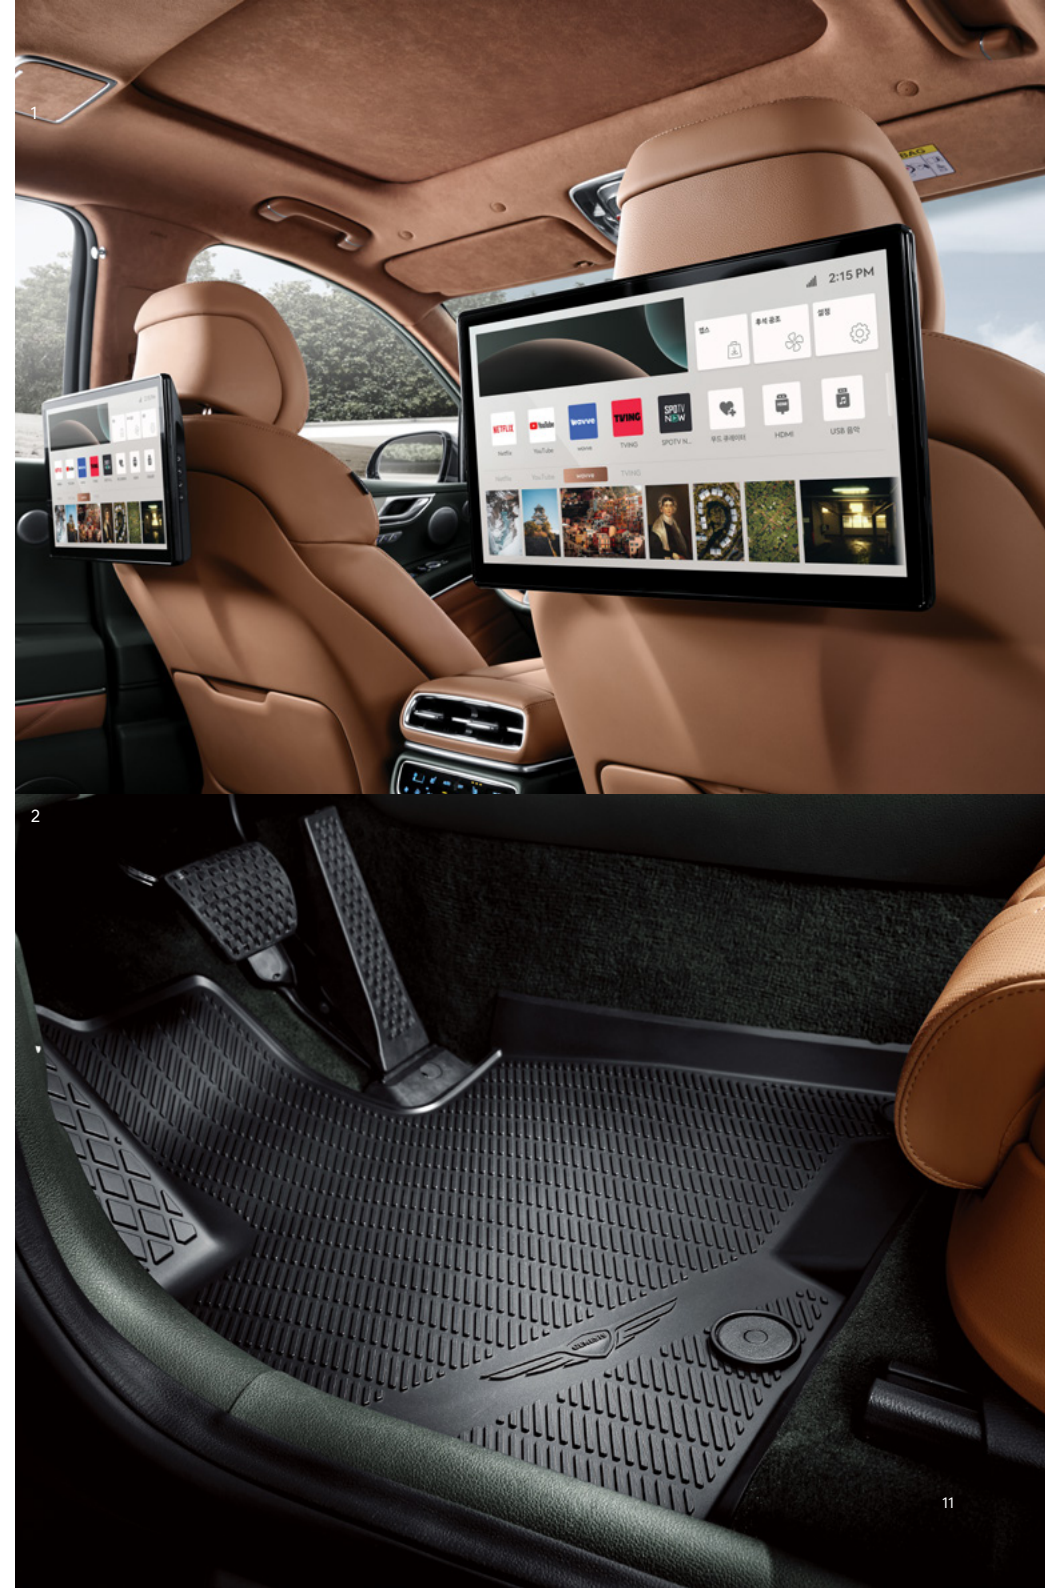

1 Rear Seat Smart Entertainment System 3,000,000

14.6-inch smart dual monitors with streaming services
(independent control for left/right, includes separate remote control).

2 Protection Mat Package 200,000

- Floor Mat (1st/2nd Row)

Stylish design harmonizing with the vehicle interior while providing
waterproofing and stain resistance for a clean cabin.