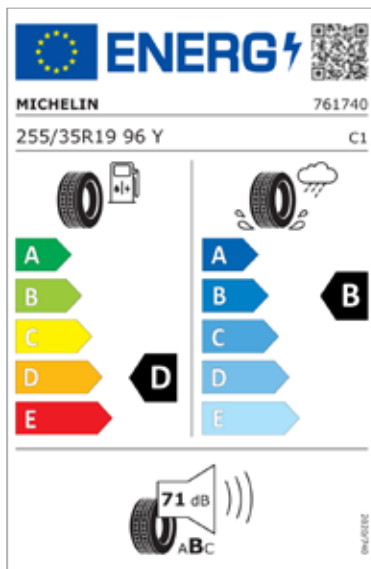

19" Alloy
Dark Sputtering
Sport Standard

19" Alloy
Grey Matt
Sport Optional

Petrol
Summer
Pilot Sport 4 S
225/40 R19 93 Y (FW)
255/35 R19 96 Y (RW)

OPTIONAL EQUIPMENT

Model Line	Available extras and packs		
Sport	Innovation Pack	Dual front LED headlamps (low & high projection) with adaptive driving beam • 12.3 inch dashboard cluster 3D TFT display • Head-up display • SVM (Surround View Monitor) • BVM (Blind-spot View Monitor)	£2,670
	Comfort Seat Pack	Electric tilt & telescopic steering wheel with memory function • Memory function for driver seat • Air support system (driver) • Electric lumbar support for passenger • Walk-in device (front passenger seat controls from 2nd row) • Electric cushion extension (driver) • Electric side bolster (driver) • Heated seats (rear) • Ventilated seats (front)	£2,110
	Lexicon Audio System	Lexicon audio system • Speakers rear package tray • Tweeter (front & rear), external amp (mid) & center (front) speaker	£790
	Spare tire	Temporary spare tire	£40
	Sunroof	Electric sunroof	£960
	Wheels	Alloy wheels 19 inch (Dark Sputtering or Grey Matt)	£360
	Nappa Leather Seat Pack	Nappa leather seat cover • Suede headlining • Suede A/B/C pillars • Suede sunvisor (driver & passenger)	£2,470

TECHNICAL SPECIFICATIONS – PETROL

BODY

	2.0T Plus 8AT RWD
No. of doors / seats	4 / 5
Length / Width / Height (running order)	4685 mm / 1850 mm / 1400 mm
Wheelbase	2835 mm
Track, front / rear	1592 mm / 1596 mm
Overhang, front / rear	805 mm / 1045 mm
Minimum ground clearance	130 mm
Minimum turning circle	11 m
Fuel tank capacity	60 l
Mass in running order (minimum)	1727 kg
Max. laden mass	2140 kg
Max. mass on each axle, front / rear	1115 kg / 1220 kg
Luggage comp. capacity (VDA)	330 l