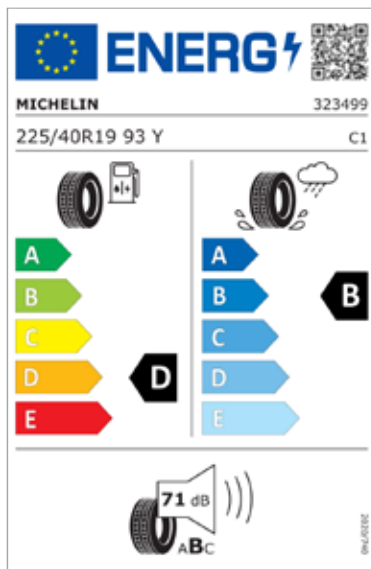

19" Alloy
Dark Sputtering
Sport Standard

19" Alloy
Grey Matt
Sport Optional

Petrol
Summer
Pilot Sport 4 S
225/40 R19 93 Y (FW)
255/35 R19 96 Y (RW)

OPTIONAL EQUIPMENT

Model Line	Available extras and packs		
Sport	Innovation Pack	Dual front LED headlamps (low & high projection) with adaptive driving beam • 12.3 inch dashboard cluster 3D TFT display • Head-up display • SVM (Surround View Monitor) • BVM (Blind-spot View Monitor)	£2,670
	Comfort Seat Pack	Electric tilt & telescopic steering wheel with memory function • Memory function for driver seat • Air support system (driver) • Electric lumbar support for passenger • Walk-in device (front passenger seat controls from 2nd row) • Electric cushion extension (driver) • Electric side bolster (driver) • Heated seats (rear) • Ventilated seats (front)	£2,110
	Lexicon Audio System	Lexicon audio system • Speakers rear package tray • Tweeter (front & rear), external amp (mid) & center (front) speaker	£790
	Spare tire	Temporary spare tire	£40
	Sunroof	Electric sunroof	£960
	Wheels	Alloy wheels 19 inch (Dark Sputtering or Grey Matt)	£360
	Nappa Leather Seat Pack	Nappa leather seat cover • Suede headlining • Suede A/B/C pillars • Suede sunvisor (driver & passenger)	£2,470

TECHNICAL SPECIFICATIONS – PETROL

BODY

	2.0T Plus 8AT RWD
No. of doors / seats	4 / 5
Length / Width / Height (running order)	4685 mm / 1850 mm / 1400 mm
Wheelbase	2835 mm
Track, front / rear	1592 mm / 1596 mm
Overhang, front / rear	805 mm / 1045 mm
Minimum ground clearance	130 mm
Minimum turning circle	11 m
Fuel tank capacity	60 l
Mass in running order (minimum)	1727 kg
Max. laden mass	2140 kg
Max. mass on each axle, front / rear	1115 kg / 1220 kg
Luggage comp. capacity (VDA)	330 l