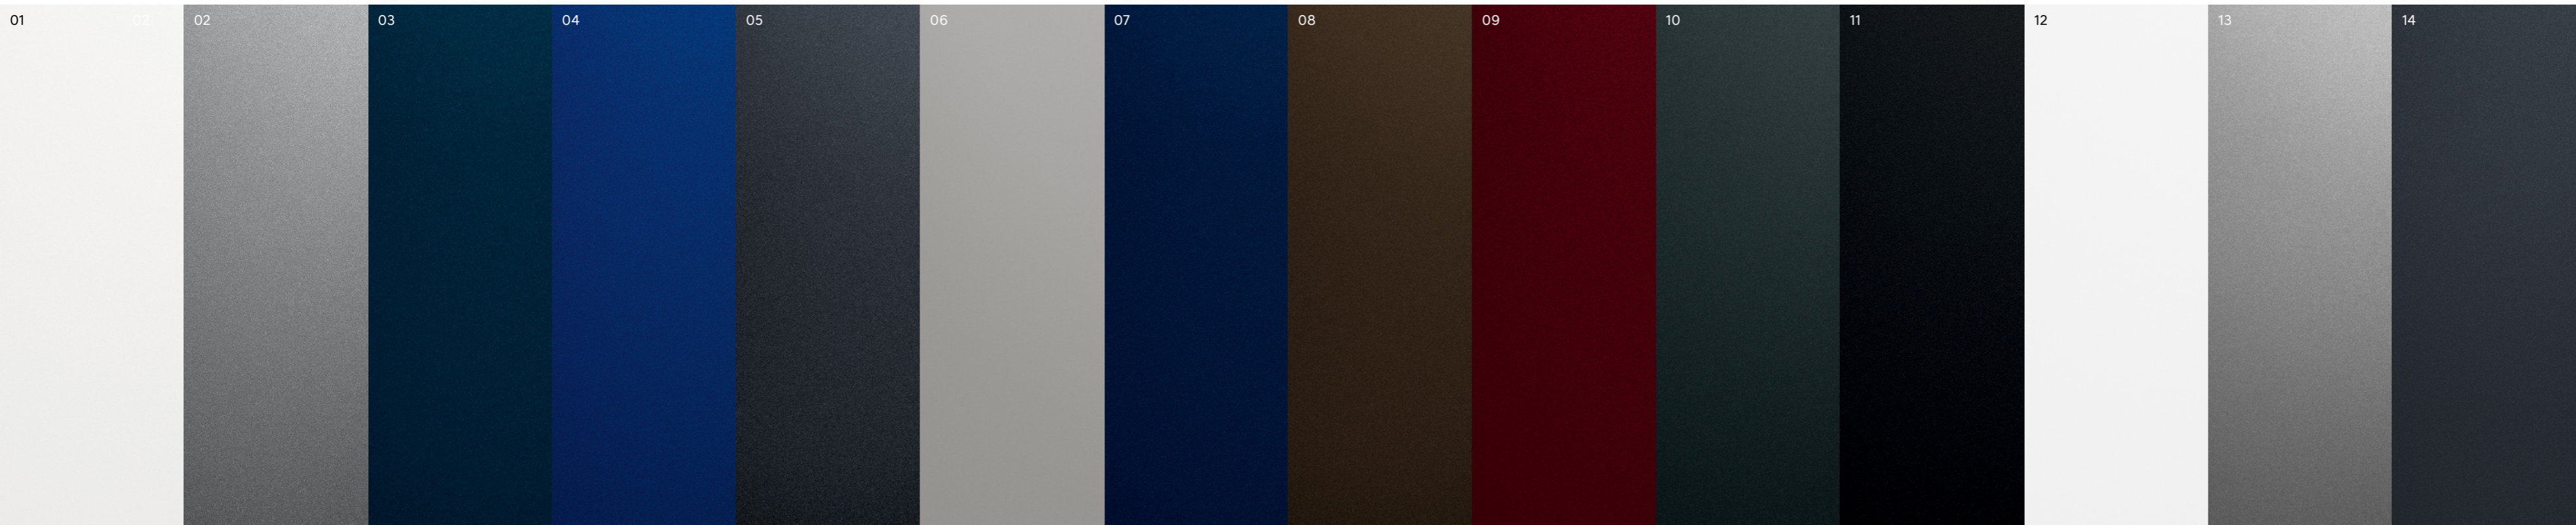

EXTERIOR COLOURS

GLOSS

- 01 Uyuni White
- 02 Savile Silver
- 03 Tasman Blue
- 04 Kawah Blue
- 05 Makalu Grey
- 06 Vatna Grey
- 07 Capri Blue
- 08 Brooklyn Brown
- 09 Cavendish Red (Sport Exclusive)
- 10 Hallasan Green
- 11 Vik Black

MATTE

- 12 Verbier White
- 13 Bond Silver
- 14 Makalu Grey