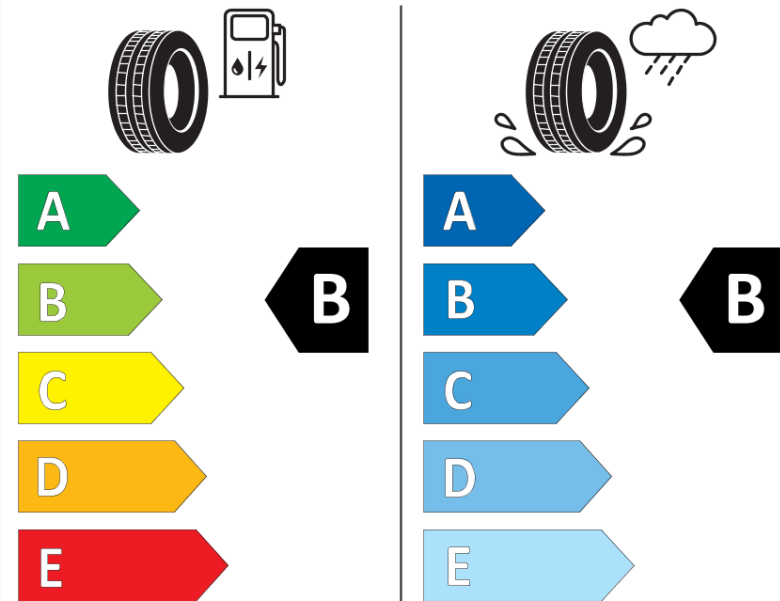

Product Information Sheet

Delegated Regulation (EU) 2020/740

Supplier name or trademark	MICHELIN
Commercial name or trade designation	PILOT SPORT 4 SUV GOE
Tyre type identifier	475332
Tyre size designation	235/55R19
Load-capacity index	105
Speed category symbol	W
Fuel efficiency class	B
Wet grip class	B
External rolling noise class	B
External rolling noise value	72
Severe snow tyre	No
Ice tyre	No
Date of start of production	42/19
Date of end of production	
Load version	XL
Additional information	235/55R19 105W XL TL PILOT SPORT 4 SUV GOE MI

ENERG

MICHELIN

475332

235/55R19 105 W

C1

2020/740