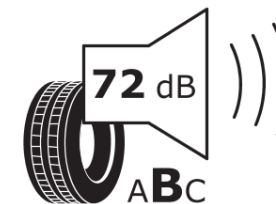

Product Information Sheet

Delegated Regulation (EU) 2020/740

Supplier name or trademark	MICHELIN
Commercial name or trade designation	PILOT SPORT 4 SUV GOE
Tyre type identifier	475332
Tyre size designation	235/55R19
Load-capacity index	105
Speed category symbol	W
Fuel efficiency class	B
Wet grip class	B
External rolling noise class	B
External rolling noise value	72
Severe snow tyre	No
Ice tyre	No
Date of start of production	42/19
Date of end of production	
Load version	XL
Additional information	235/55R19 105W XL TL PILOT SPORT 4 SUV GOE MI

ENERG

MICHELIN

475332

235/55R19 105 W

C1

2020/740