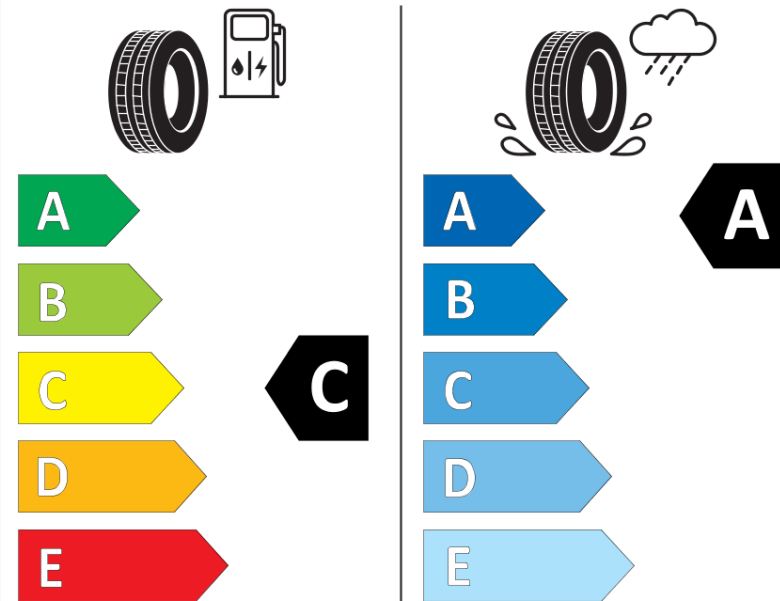

Product Information Sheet

Delegated Regulation (EU) 2020/740

Supplier name or trademark	MICHELIN
Commercial name or trade designation	PILOT SPORT 4 GOE
Tyre type identifier	654126
Tyre size designation	275/40ZR19
Load-capacity index	105
Speed category symbol	Y
Fuel efficiency class	C
Wet grip class	A
External rolling noise class	B
External rolling noise value	72
Severe snow tyre	No
Ice tyre	No
Date of start of production	02/19
Date of end of production	
Load version	XL
Additional information	275/40 ZR19 105Y XL TL PILOT SPORT 4 GOE MI

ENERG

MICHELIN

654126

275/40ZR19 105 Y

C1