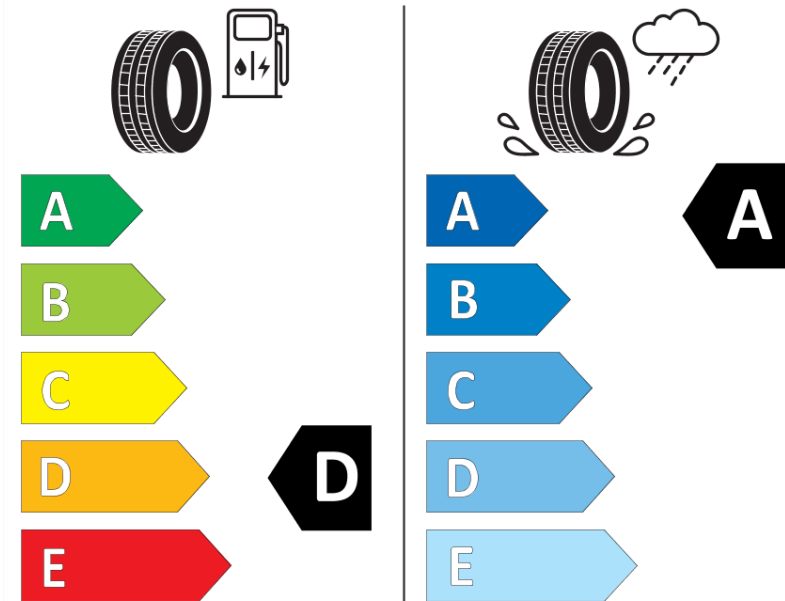

Product Information Sheet

Delegated Regulation (EU) 2020/740

Supplier name or trademark	MICHELIN
Commercial name or trade designation	PILOT SPORT 4
Tyre type identifier	354369
Tyre size designation	225/40ZR19
Load-capacity index	93
Speed category symbol	(Y)
Fuel efficiency class	D
Wet grip class	A
External rolling noise class	B
External rolling noise value	71
Severe snow tyre	No
Ice tyre	No
Date of start of production	31/15
Date of end of production	
Load version	XL
Additional information	225/40 ZR19 (93Y) EXTRA LOAD TL PILOT SPORT 4 MI

ENERG

MICHELIN

354369

225/40ZR19 (93Y) XL

C1

2020/740