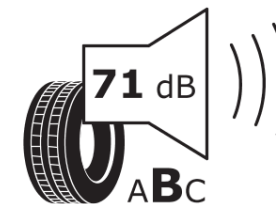

ENERG

MICHELIN

354369

225/40ZR19 (93Y) XL

C1