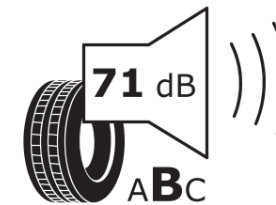

ENERGY

MICHELIN

133870

255/35ZR19 (96Y) XL

C1