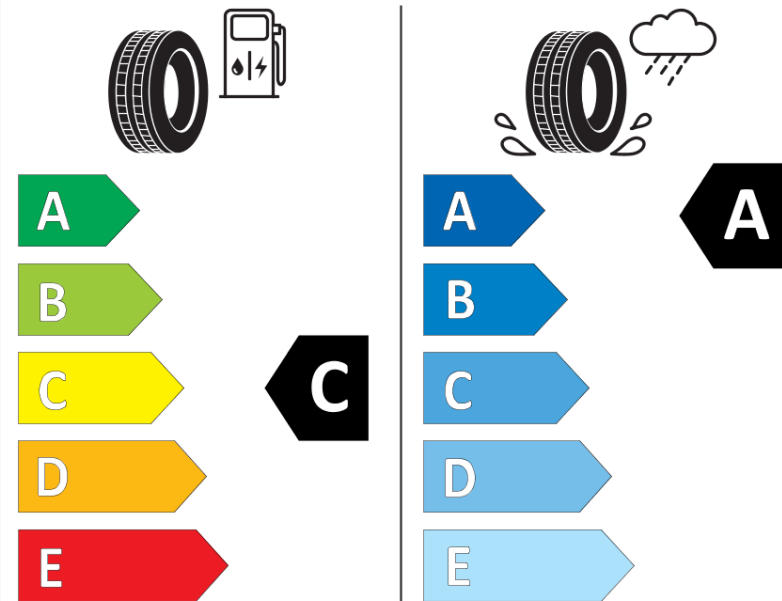

Product Information Sheet

Delegated Regulation (EU) 2020/740

Supplier name or trademark	MICHELIN
Commercial name or trade designation	PILOT SPORT 4
Tyre type identifier	133870
Tyre size designation	255/35ZR19
Load-capacity index	96
Speed category symbol	(Y)
Fuel efficiency class	C
Wet grip class	A
External rolling noise class	B
External rolling noise value	71
Severe snow tyre	No
Ice tyre	No
Date of start of production	16/15
Date of end of production	
Load version	XL
Additional information	255/35 ZR19 (96Y) EXTRA LOAD TL PILOT SPORT 4 MI

ENERGY

MICHELIN

133870

255/35ZR19 (96Y) XL

C1