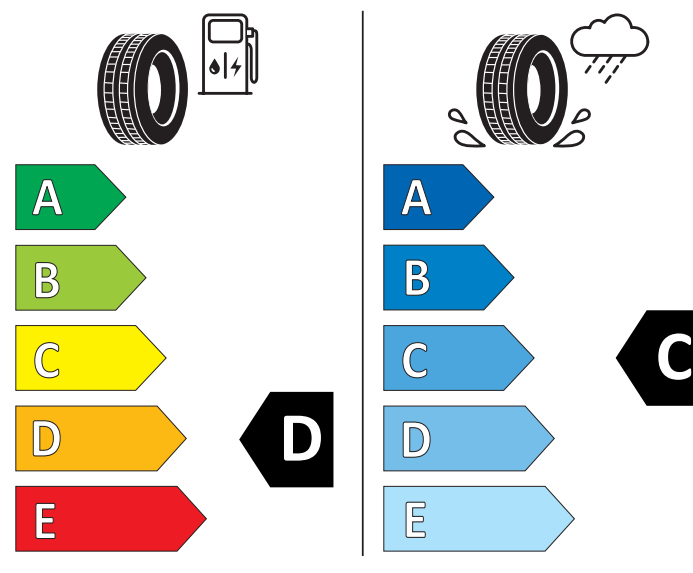

Product Information Sheet

Delegated Regulation (EU) 2020/740

Supplier name or trademark	BRIDGESTONE
Commercial name or trade designation	POTENZA S001
Tyre type identifier	13225
Tyre size designation	225/50 R17
Load-capacity index	94
Speed category symbol	W
Fuel efficiency class	D
Wet grip class	C
External rolling noise class	B
External rolling noise value	70 dB
Severe snow tyre	No
Ice tyre	No
Date of start of production	40/17
Date of end of production	-
Load version	SL

Additional information

BRIDGESTONE

13225

225/50 R17 94 W

C1

2020/740