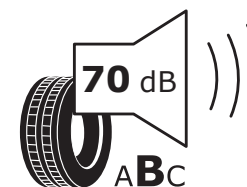

Product Information Sheet

Delegated Regulation (EU) 2020/740

Supplier name or trademark	BRIDGESTONE
Commercial name or trade designation	POTENZA S001
Tyre type identifier	13225
Tyre size designation	225/50 R17
Load-capacity index	94
Speed category symbol	W
Fuel efficiency class	D
Wet grip class	C
External rolling noise class	B
External rolling noise value	70 dB
Severe snow tyre	No
Ice tyre	No
Date of start of production	40/17
Date of end of production	-
Load version	SL

Additional information

BRIDGESTONE

13225

225/50 R17 94 W

C1

2020/740