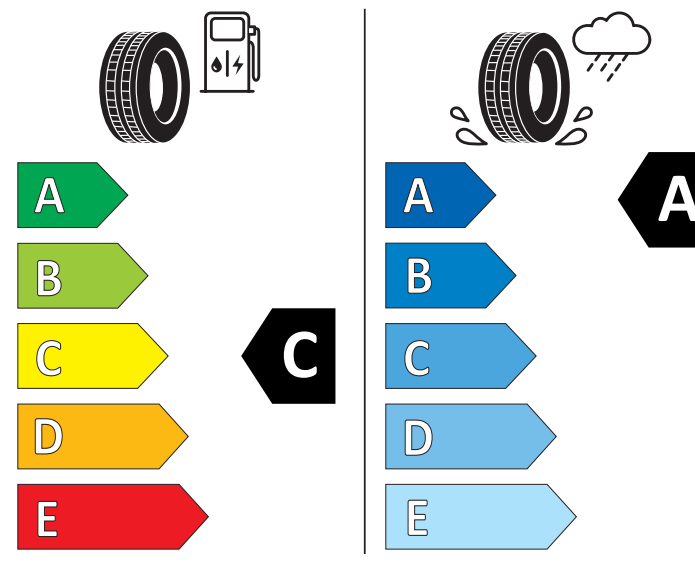

Product Information Sheet

Delegated Regulation (EU) 2020/740

Supplier name or trademark	Continental
Commercial name or trade designation	ContiSportContact 5
Tyre type identifier	0358511
Tyre size designation	225/45 R 18
Load-capacity index	95
Speed category symbol	Y
Fuel efficiency class	C
Wet grip class	A
External rolling noise class	B
External rolling noise value	72 dB
Severe snow tyre	No
Ice tyre	No
Date of start of production	05/19
Date of end of production	-
Load version	XL

Additional information

Continental

0358511

225/45 R 18 95 Y XL

C1

2020/740