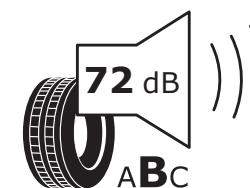

Product Information Sheet

Delegated Regulation (EU) 2020/740

Supplier name or trademark	Continental
Commercial name or trade designation	ContiSportContact 5
Tyre type identifier	0358511
Tyre size designation	225/45 R 18
Load-capacity index	95
Speed category symbol	Y
Fuel efficiency class	C
Wet grip class	A
External rolling noise class	B
External rolling noise value	72 dB
Severe snow tyre	No
Ice tyre	No
Date of start of production	05/19
Date of end of production	-
Load version	XL

Additional information

Continental

0358511

225/45 R 18 95 Y XL

C1

2020/740