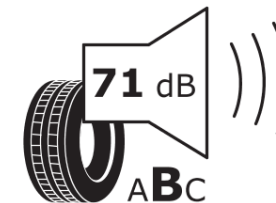

ENERG

MICHELIN

354369

225/40ZR19 (93Y) XL

C1