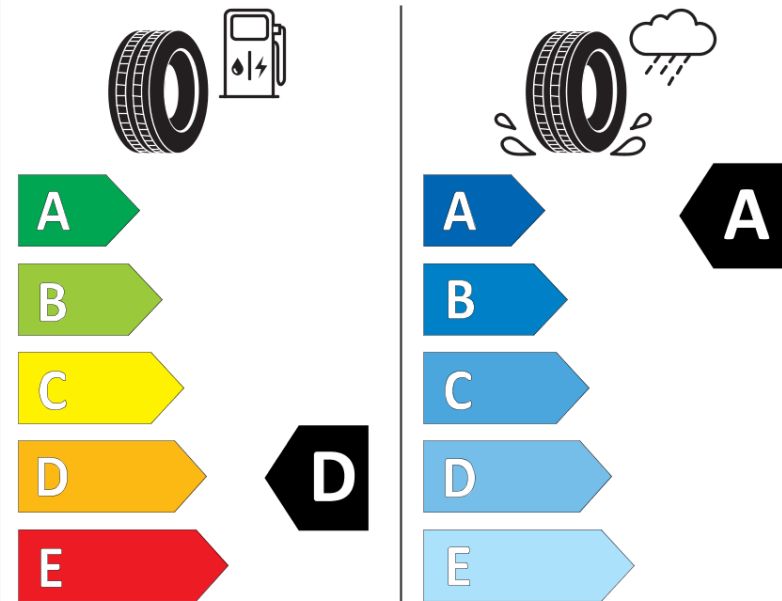

## Product Information Sheet

Delegated Regulation (EU) 2020/740

Supplier name or trademark	<b>MICHELIN</b>
Commercial name or trade designation	<b>PILOT SPORT 4</b>
Tyre type identifier	<b>354369</b>
Tyre size designation	<b>225/40ZR19</b>
Load-capacity index	<b>93</b>
Speed category symbol	<b>(Y)</b>
Fuel efficiency class	<b>D</b>
Wet grip class	<b>A</b>
External rolling noise class	<b>B</b>
External rolling noise value	<b>71</b>
Severe snow tyre	<b>No</b>
Ice tyre	<b>No</b>
Date of start of production	<b>31/15</b>
Date of end of production	
Load version	<b>XL</b>
Additional information	<b>225/40 ZR19 (93Y) EXTRA LOAD TL PILOT SPORT 4 MI</b>

# ENERG

**MICHELIN**

354369

225/40ZR19 (93Y) XL

C1

2020/740