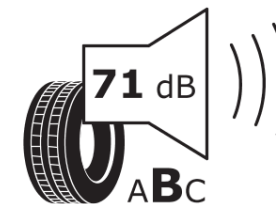

ENERG

MICHELIN

133870

255/35ZR19 (96Y) XL

C1