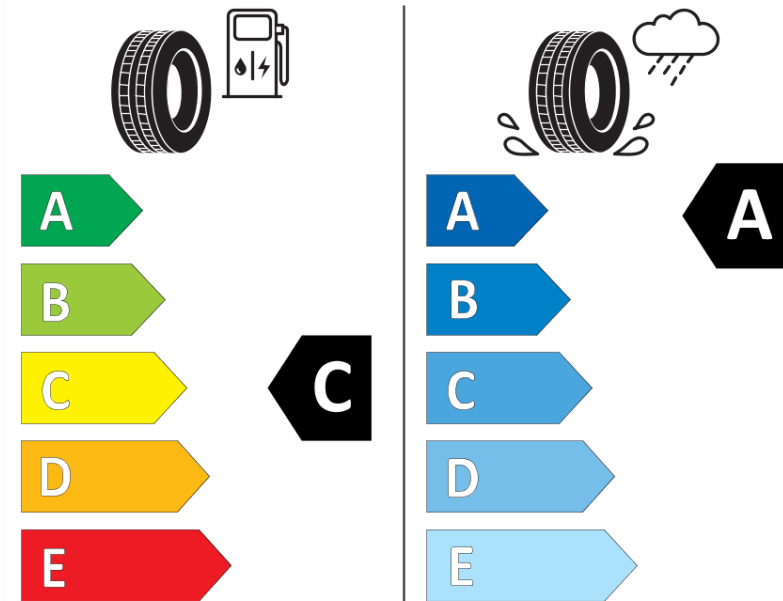

Product Information Sheet

Delegated Regulation (EU) 2020/740

Supplier name or trademark	MICHELIN
Commercial name or trade designation	PILOT SPORT 4
Tyre type identifier	133870
Tyre size designation	255/35ZR19
Load-capacity index	96
Speed category symbol	(Y)
Fuel efficiency class	C
Wet grip class	A
External rolling noise class	B
External rolling noise value	71
Severe snow tyre	No
Ice tyre	No
Date of start of production	16/15
Date of end of production	
Load version	XL
Additional information	255/35 ZR19 (96Y) EXTRA LOAD TL PILOT SPORT 4 MI

ENERG

MICHELIN

133870

255/35ZR19 (96Y) XL

C1