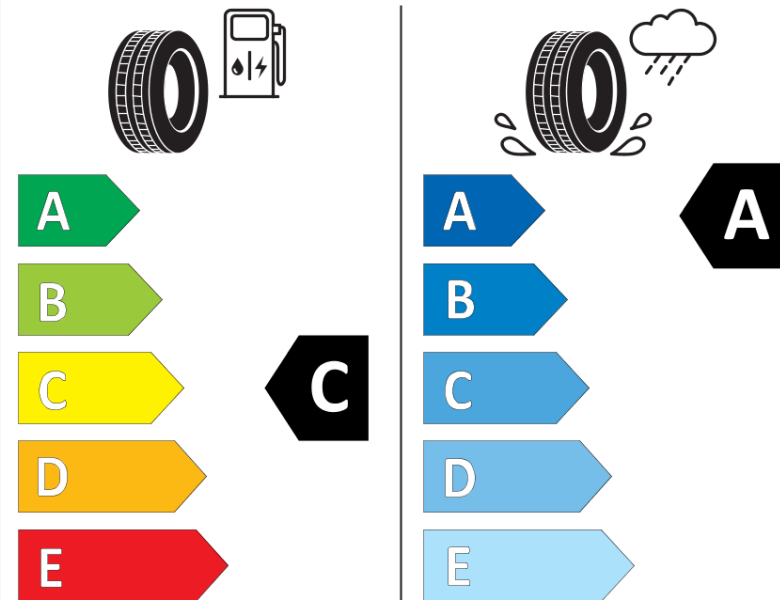

Product Information Sheet

Delegated Regulation (EU) 2020/740

Supplier name or trademark	MICHELIN
Commercial name or trade designation	PILOT SPORT 4 GOE
Tyre type identifier	654126
Tyre size designation	275/40ZR19
Load-capacity index	105
Speed category symbol	Y
Fuel efficiency class	C
Wet grip class	A
External rolling noise class	B
External rolling noise value	72
Severe snow tyre	No
Ice tyre	No
Date of start of production	02/19
Date of end of production	
Load version	XL
Additional information	275/40 ZR19 105Y XL TL PILOT SPORT 4 GOE MI

ENERG

MICHELIN

654126

275/40ZR19 105 Y

C1