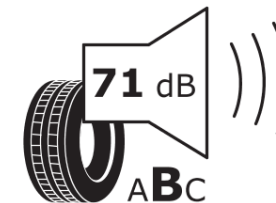

Product Information Sheet

Delegated Regulation (EU) 2020/740

Supplier name or trademark	MICHELIN
Commercial name or trade designation	PILOT SPORT 4 S GOE
Tyre type identifier	593626
Tyre size designation	275/35ZR20
Load-capacity index	102
Speed category symbol	(Y)
Fuel efficiency class	C
Wet grip class	A
External rolling noise class	B
External rolling noise value	71
Severe snow tyre	No
Ice tyre	No
Date of start of production	02/19
Date of end of production	
Load version	XL
Additional information	275/35 ZR20 (102Y) XL TL PILOT SPORT 4 S GOE MI

ENERG

MICHELIN

593626

275/35ZR20 (102Y) XL

C1

2020/740