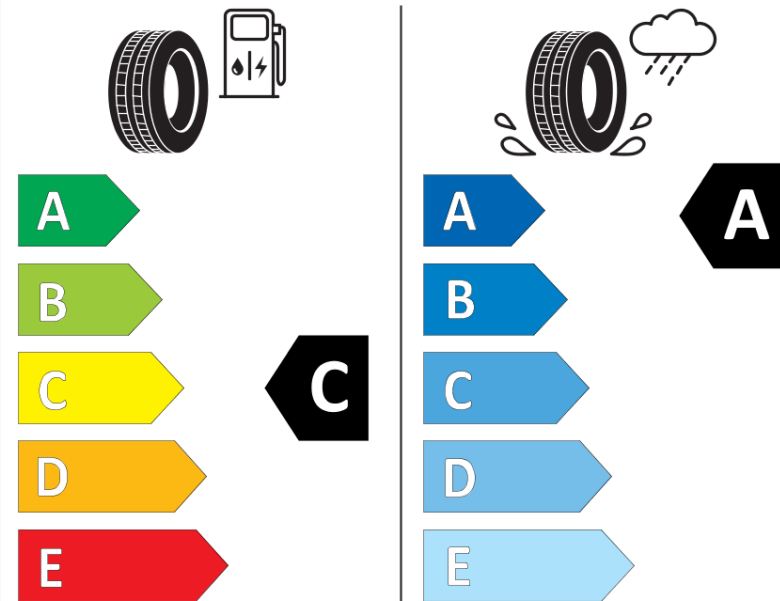

Product Information Sheet

Delegated Regulation (EU) 2020/740

Supplier name or trademark	MICHELIN
Commercial name or trade designation	PILOT SPORT 4 S GOE
Tyre type identifier	593626
Tyre size designation	275/35ZR20
Load-capacity index	102
Speed category symbol	(Y)
Fuel efficiency class	C
Wet grip class	A
External rolling noise class	B
External rolling noise value	71
Severe snow tyre	No
Ice tyre	No
Date of start of production	02/19
Date of end of production	
Load version	XL
Additional information	275/35 ZR20 (102Y) XL TL PILOT SPORT 4 S GOE MI

ENERG

MICHELIN

593626

275/35ZR20 (102Y) XL

C1

2020/740