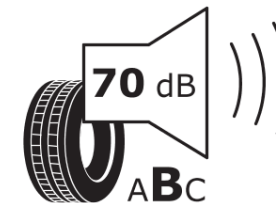

## Product Information Sheet

Delegated Regulation (EU) 2020/740

Supplier name or trademark	<b>MICHELIN</b>
Commercial name or trade designation	<b>PRIMACY 4 A GOE</b>
Tyre type identifier	<b>669466</b>
Tyre size designation	<b>235/55R19</b>
Load-capacity index	<b>105</b>
Speed category symbol	<b>W</b>
Fuel efficiency class	<b>A</b>
Wet grip class	<b>B</b>
External rolling noise class	<b>B</b>
External rolling noise value	<b>70</b>
Severe snow tyre	<b>No</b>
Ice tyre	<b>No</b>
Date of start of production	<b>27/20</b>
Date of end of production	
Load version	<b>XL</b>
Additional information	<b>235/55 R19 105W XL TL PRIMACY 4 SUV ACOUSTIC GOE MI</b>

# ENERG

**MICHELIN**

669466

235/55R19 105 W

C1

2020/740