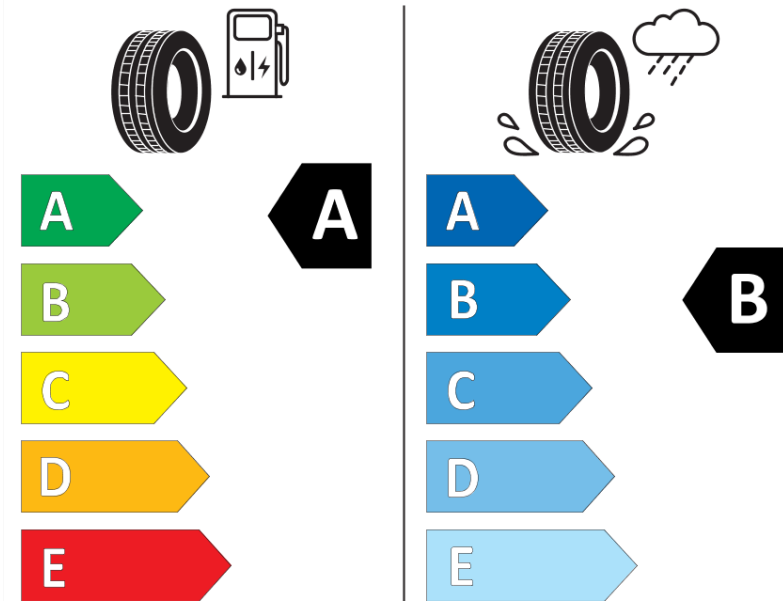

## Product Information Sheet

Delegated Regulation (EU) 2020/740

Supplier name or trademark	<b>MICHELIN</b>
Commercial name or trade designation	<b>PRIMACY 4 A GOE</b>
Tyre type identifier	<b>669466</b>
Tyre size designation	<b>235/55R19</b>
Load-capacity index	<b>105</b>
Speed category symbol	<b>W</b>
Fuel efficiency class	<b>A</b>
Wet grip class	<b>B</b>
External rolling noise class	<b>B</b>
External rolling noise value	<b>70</b>
Severe snow tyre	<b>No</b>
Ice tyre	<b>No</b>
Date of start of production	<b>27/20</b>
Date of end of production	
Load version	<b>XL</b>
Additional information	<b>235/55 R19 105W XL TL PRIMACY 4 SUV ACOUSTIC GOE MI</b>

# ENERG

**MICHELIN**

669466

235/55R19 105 W

C1

2020/740