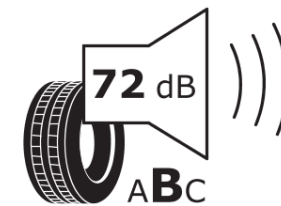

Product Information Sheet

Delegated Regulation (EU) 2020/740

Supplier name or trademark	MICHELIN
Commercial name or trade designation	PILOT SPORT EV A GOE
Tyre type identifier	924612
Tyre size designation	255/45R20
Load-capacity index	105
Speed category symbol	W
Fuel efficiency class	B
Wet grip class	B
External rolling noise class	B
External rolling noise value	72
Severe snow tyre	No
Ice tyre	No
Date of start of production	22/20
Date of end of production	
Load version	XL
Additional information	255/45 R20 105W XL PILOT SPORT EV ACOUSTIC GOE MI

ENERG

MICHELIN

924612

255/45R20 105 W

C1

2020/740