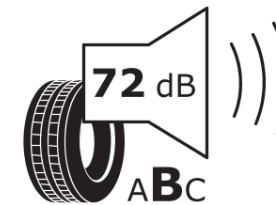

ENERG

MICHELIN

871173

255/40R21 102 Y

C1