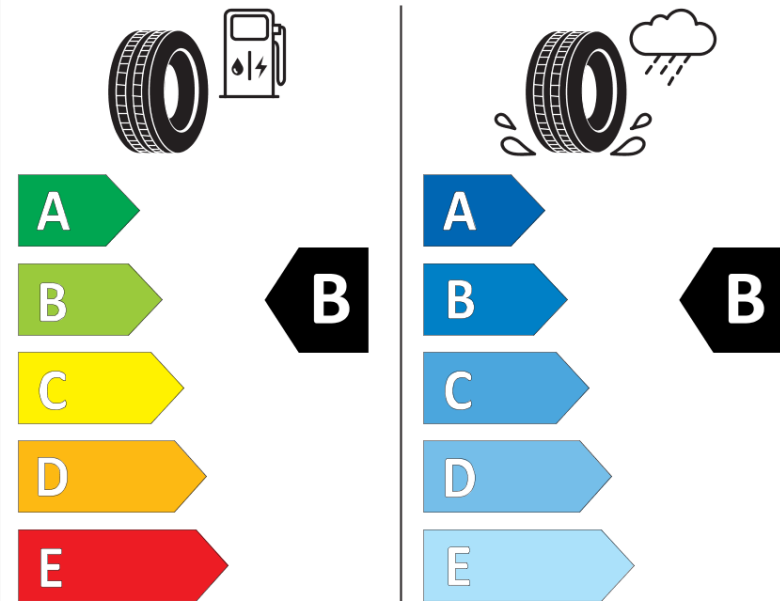

Product Information Sheet

Delegated Regulation (EU) 2020/740

Supplier name or trademark	MICHELIN
Commercial name or trade designation	PILOT SPORT 4 SUV GOE
Tyre type identifier	871173
Tyre size designation	255/40R21
Load-capacity index	102
Speed category symbol	Y
Fuel efficiency class	B
Wet grip class	B
External rolling noise class	B
External rolling noise value	72
Severe snow tyre	No
Ice tyre	No
Date of start of production	42/19
Date of end of production	
Load version	XL
Additional information	255/40R21 102Y XL TL PILOT SPORT 4 SUV GOE MI

ENERG

MICHELIN

871173

255/40R21 102 Y

C1