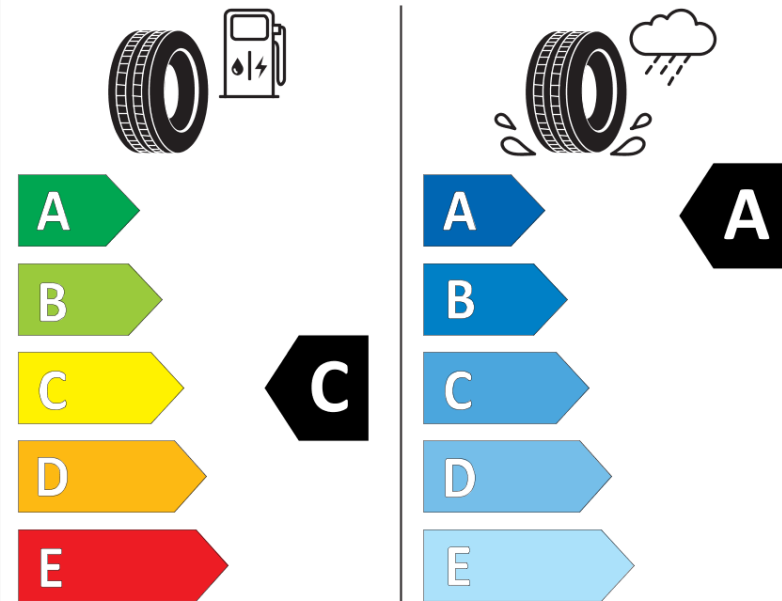

Product Information Sheet

Delegated Regulation (EU) 2020/740

Supplier name or trademark	MICHELIN
Commercial name or trade designation	PILOT SPORT 4 SUV GOE
Tyre type identifier	366906
Tyre size designation	265/50R20
Load-capacity index	111
Speed category symbol	W
Fuel efficiency class	C
Wet grip class	A
External rolling noise class	B
External rolling noise value	72
Severe snow tyre	No
Ice tyre	No
Date of start of production	11/19
Date of end of production	
Load version	XL
Additional information	265/50 R20 111W XL TL PILOT SPORT 4 SUV GOE MI

ENERG

MICHELIN

366906

265/50R20 111 W

C1