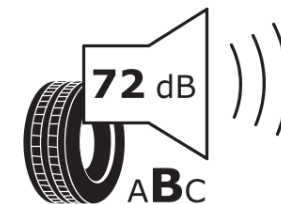

Product Information Sheet

Delegated Regulation (EU) 2020/740

Supplier name or trademark	MICHELIN
Commercial name or trade designation	PILOT SPORT 4 SUV GOE
Tyre type identifier	366906
Tyre size designation	265/50R20
Load-capacity index	111
Speed category symbol	W
Fuel efficiency class	C
Wet grip class	A
External rolling noise class	B
External rolling noise value	72
Severe snow tyre	No
Ice tyre	No
Date of start of production	11/19
Date of end of production	
Load version	XL
Additional information	265/50 R20 111W XL TL PILOT SPORT 4 SUV GOE MI

ENERG

MICHELIN

366906

265/50R20 111 W

C1

2020/740