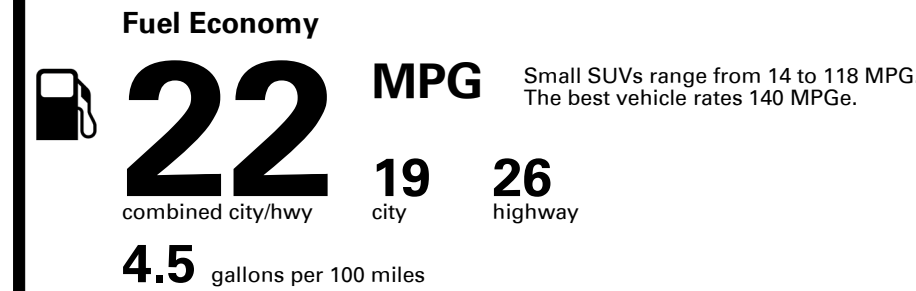

- Panoramic Sunroof
- Heated Steering Wheel
- Aluminum Trim w/ Spin Brushed Pattern

*Advanced Package: $3,000.00

- Leather Seating Surfaces
- Surround View Monitor / Blind-Spot View Monitor
- Parking Distance Warning - Forward / Reverse
- Parking Collision-Avoidance Assist - Reverse
- Advanced Rear Occupant Alert
- Wave Line Backlit Trim

*Sport Prestige Package: $5,900.00

- Sport Appearance / 21-inch Sport Alloy Wheels
- Leatherette Wrapped Upper Instrument Panel
- Aluminum Trim w/ Haptic Carbon Pattern
- Power Cushion Extension, Bolster & Ergo Motion (Driver)
- 3-Zone Climate Control
- 12.3" 3D Digital Instrument Cluster
- Forward Attention Warning
- Lexicon® Premium Audio / Genesis Digital Key
- Ventilated Front Seats / Manual Rear Door Shades
- Remote Smart Parking Assist

Accessories

- *Cargo Net $50.00
- *Reversible Cargo Tray $160.00
- *First Aid Kit $45.00
- *Wheel Locks $85.00

Inland Freight & Handling : $1,350.00

SOLD TO: TX738
GENESIS OF WEST HOUSTON
16803 KATY FREEWAY
HOUSTON TX 77094

SHIPPED TO: TX738

VIN: 5NMMADTB0SH029990	ENGINE: G4KRA923948	EXTERIOR COLOR: ALTA WHITE	INTERIOR/SEAT COLOR: OBSIDIAN BLACK/OBSIDIAN
MODEL: U0422A45	PORT OF ENTRY: MA	TRANSPORT: TRUCK	ACCESSORY WEIGHT: 15 lbs./ 7 kgs.

EMISSIONS:
This vehicle is certified to meet emission requirements in all 50 states

TOTAL PRICE: $59,290.00

EPA DOT Fuel Economy and Environment

Gasoline Vehicle

You spend $5,000
more in fuel costs over 5 years compared to the average new vehicle.

Annual fuel cost $2,900

Fuel Economy & Greenhouse Gas Rating (tailpipe only)

Smog Rating (tailpipe only)

This vehicle emits 408 grams CO₂ per mile. The best emits 0 grams per mile (tailpipe only). Producing and distributing fuel also create emissions; learn more at fueleconomy.gov.

Actual results will vary for many reasons, including driving conditions and how you drive and maintain your vehicle. The average new vehicle gets 28 MPG and costs $9,500 to fuel over 5 years. Cost estimates are based on 15,000 miles per year at $ 4.25 per gallon. MPGe is miles per gasoline gallon equivalent. Vehicle emissions are a significant cause of climate change and smog.

fueleconomy.gov

Calculate personalized estimates and compare vehicles

GOVERNMENT 5-STAR SAFETY RATINGS

Overall Vehicle Score ★ ★ ★ ★ ★

Based on the combined rating of frontal, side and rollover. Should ONLY be compared to other vehicles of similar size and weight.

Frontal Crash	Driver	★ ★ ★ ★ ★
Passenger		★ ★ ★ ★ ★

Based on the risk of injury in a frontal impact. Should ONLY be compared to other vehicles of similar size and weight.

Side Crash	Front seat	★ ★ ★ ★ ★
Rear seat		★ ★ ★ ★ ★

Based on the risk of injury in a side impact.

Rollover ★ ★ ★ ★

Based on the risk of rollover in a single-vehicle crash.

Star ratings range from 1 to 5 stars (★★★★★) with 5 being the highest.

Source: National Highway Traffic Safety Administration (NHTSA).

www.safercar.gov or 1-888-327-4236

Manufacturer's suggested retail price includes manufacturer's recommended pre-delivery service. Gasoline license and title fees state and local taxes and dealer installed options and accessories are not included in the manufacturer's suggested retail price. This label has been affixed to this vehicle by Genesis Motor America, pursuant to the requirements of 15 U.S.C. 1231 et seq. which prohibits its removal or alteration prior to delivery to the ultimate purchaser.

PARTS CONTENT INFORMATION

FOR VEHICLES IN THIS CARLINE: U.S./CANADIAN PARTS CONTENT: 25 %

MAJOR SOURCES OF FOREIGN PARTS CONTENT: KOREA: 70 %

FOR THIS VEHICLE: FINAL ASSEMBLY POINT: MONTGOMERY, ALABAMA

COUNTRY OF ORIGIN:

ENGINE: KOREA TRANSMISSION: KOREA

Note: Parts content does not include final assembly, distribution, or other non-parts costs.