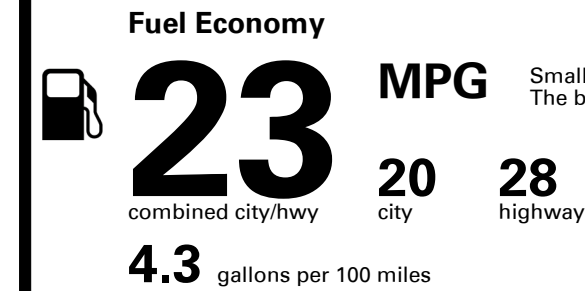

Inland Freight & Handling : \$1,495.00

TOTAL PRICE: \$55,795.00

EPA DOT Fuel Economy and Environment

Gasoline Vehicle

Small SUVs range from 14 to 125 MPG. The best vehicle rates 146 MPGe.

You spend \$5,000
more in fuel costs over 5 years
compared to the average new vehicle.