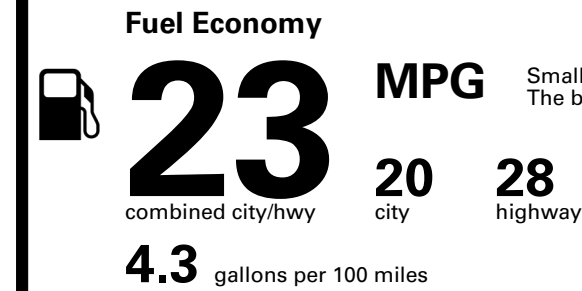

Inland Freight & Handling : \$1,495.00

TOTAL PRICE: \$51,165.00

EPA DOT Fuel Economy and Environment

Gasoline Vehicle

Small SUVs range from 14 to 125 MPG. The best vehicle rates 146 MPG.

You spend \$5,000
more in fuel costs over 5 years
compared to the average new vehicle.