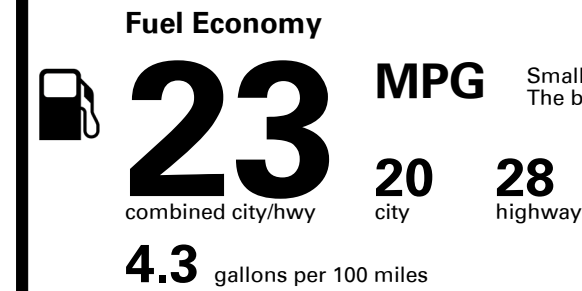

Inland Freight & Handling : \$1,495.00

TOTAL PRICE: \$51,795.00

EPA DOT Fuel Economy and Environment

Gasoline Vehicle

Small SUVs range from 14 to 125 MPG. The best vehicle rates 146 MPGe.

You spend \$5,000
more in fuel costs over 5 years
compared to the average new vehicle.