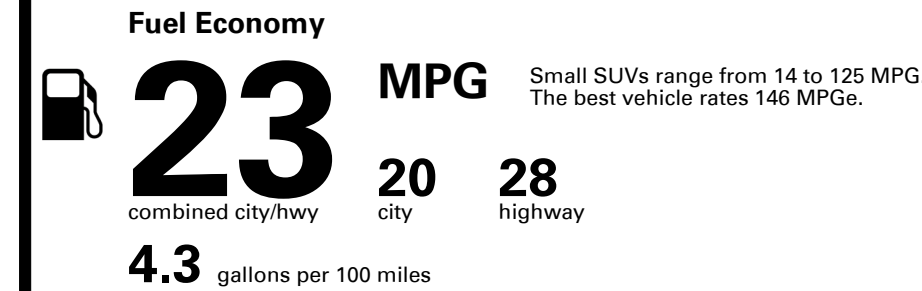

Inland Freight & Handling : \$1,495.00

TOTAL PRICE: \$54,885.00

EPA DOT Fuel Economy and Environment

Gasoline Vehicle

You spend \$5,000
more in fuel costs over 5 years
compared to the average new vehicle.

Annual fuel cost \$2,700

Fuel Economy & Greenhouse Gas Rating (tailpipe only)

Smog Rating (tailpipe only)

This vehicle emits 393 grams CO₂ per mile. The best emits 0 grams per mile (tailpipe only). Producing and distributing fuel also create emissions; learn more at fueleconomy.gov.