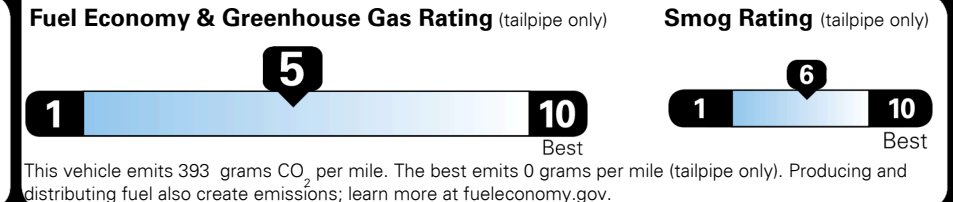

Inland Freight & Handling : \$1,495.00

TOTAL PRICE: \$54,650.00

EPA DOT Fuel Economy and Environment

Gasoline Vehicle

Fuel Economy

23 MPG
combined city/hwy

20 city
28 highway

4.3 gallons per 100 miles

Small SUVs range from 14 to 125 MPG. The best vehicle rates 146 MPGe.

You spend \$5,000
more in fuel costs over 5 years
compared to the average new vehicle.

Annual fuel cost \$2,700

Actual results will vary for many reasons, including driving conditions and how you drive and maintain your vehicle. The average new vehicle gets 29 MPG and costs \$8,500 to fuel over 5 years. Cost estimates are based on 15,000 miles per year at \$ 4.15 per gallon. MPGe is miles per gasoline gallon equivalent. Vehicle emissions are a significant cause of climate change and smog.