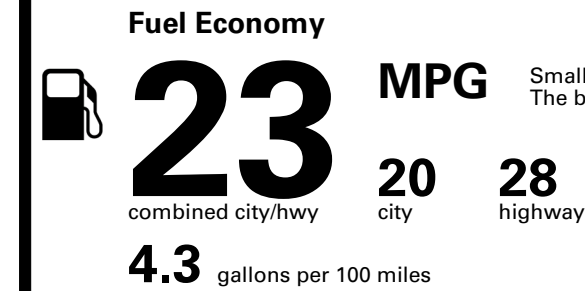

## EPA DOT Fuel Economy and Environment

Gasoline Vehicle

Small SUVs range from 14 to 125 MPG. The best vehicle rates 146 MPGe.

**You spend \$5,000**  
**more in fuel costs over 5 years**  
compared to the average new vehicle.