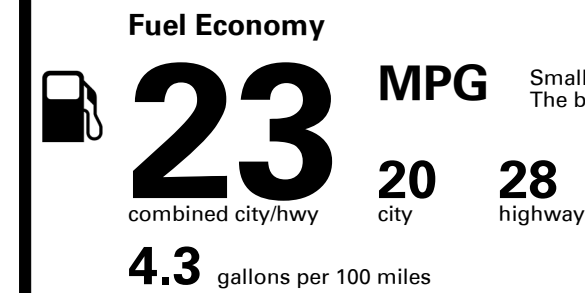

Inland Freight & Handling : \$1,495.00

TOTAL PRICE: \$54,835.00

EPA DOT Fuel Economy and Environment

Gasoline Vehicle

Small SUVs range from 14 to 125 MPG. The best vehicle rates 146 MPGe.

You spend \$5,000
more in fuel costs over 5 years
compared to the average new vehicle.