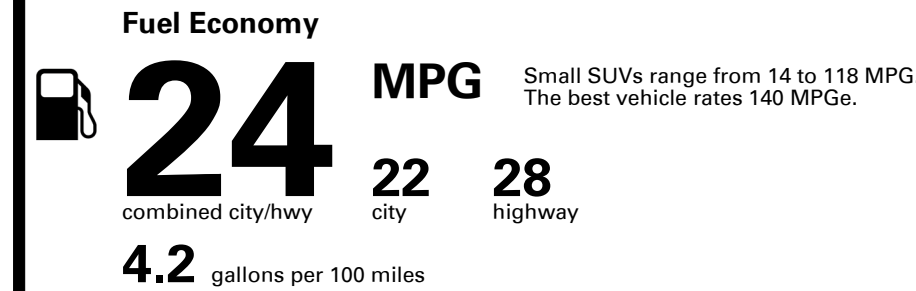

You spend \$3,750
more in fuel costs over 5 years
compared to the average new vehicle.

Annual fuel cost \$2,650

Fuel Economy & Greenhouse Gas Rating (tailpipe only)

Smog Rating (tailpipe only)

This vehicle emits 369 grams CO₂ per mile. The best emits 0 grams per mile (tailpipe only). Producing and distributing fuel also create emissions; learn more at fueleconomy.gov.