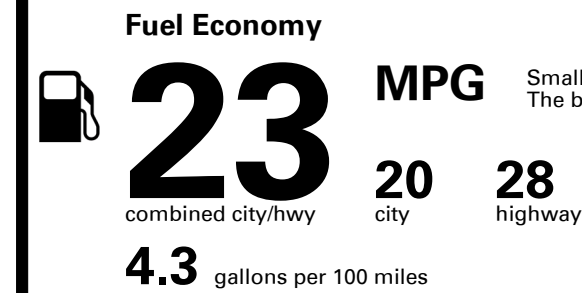

## EPA DOT Fuel Economy and Environment

Gasoline Vehicle

Small SUVs range from 14 to 125 MPG. The best vehicle rates 146 MPGe.

**You spend \$5,000**  
 more in fuel costs over 5 years compared to the average new vehicle.