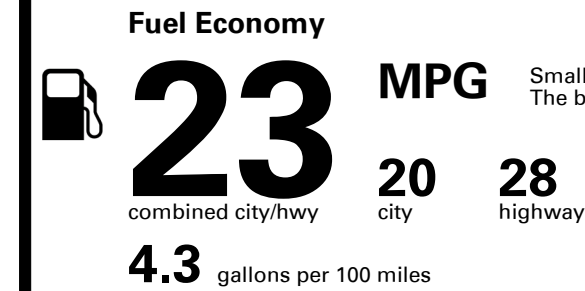

TOTAL PRICE: \$54,870.00

55 A

EPA DOT Fuel Economy and Environment

Gasoline Vehicle

Small SUVs range from 14 to 125 MPG. The best vehicle rates 146 MPGe.

You spend \$5,000
more in fuel costs over 5 years
compared to the average new vehicle.