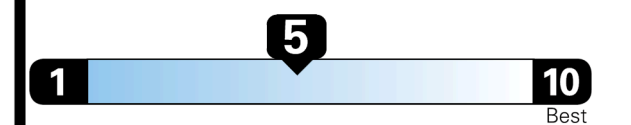

Smog Rating (tailpipe only)