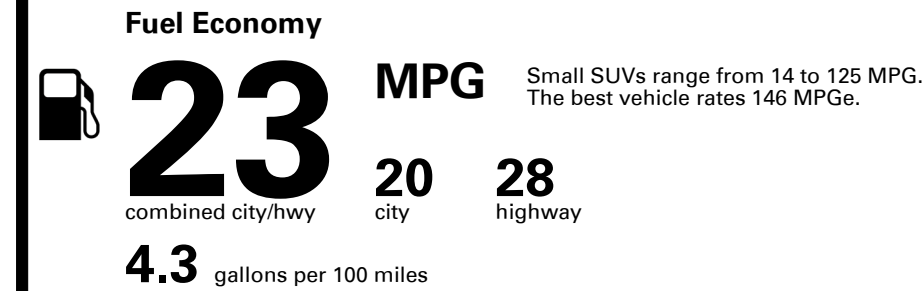

Inland Freight & Handling : \$1,495.00

TOTAL PRICE: \$54,435.00

EPA DOT Fuel Economy and Environment

Gasoline Vehicle

You spend \$5,000
more in fuel costs over 5 years compared to the average new vehicle.

Annual fuel cost \$2,700

Fuel Economy & Greenhouse Gas Rating (tailpipe only)

Smog Rating (tailpipe only)

Actual results will vary for many reasons, including driving conditions and how you drive and maintain your vehicle. The average new vehicle gets 29 MPG and costs \$8,500 to fuel over 5 years. Cost estimates are based on 15,000 miles per year at \$ 4.15 per gallon. MPGe is miles per gasoline gallon equivalent. Vehicle emissions are a significant cause of climate change and smog.