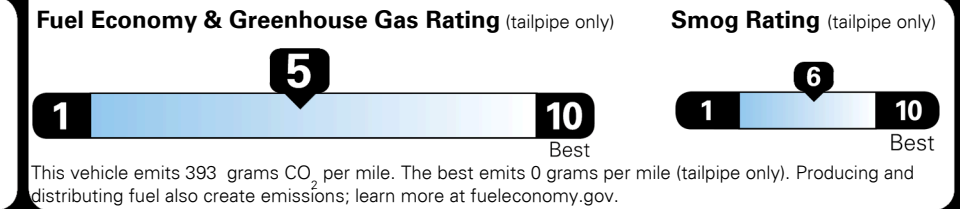

Inland Freight & Handling : \$1,495.00

TOTAL PRICE: \$54,650.00

EPA DOT Fuel Economy and Environment

Gasoline Vehicle

Fuel Economy

23 MPG
 combined city/hwy

20 city
 28 highway

4.3 gallons per 100 miles

Small SUVs range from 14 to 125 MPG. The best vehicle rates 146 MPGe.

You spend \$5,000
 more in fuel costs over 5 years compared to the average new vehicle.

Annual fuel cost \$2,700

Actual results will vary for many reasons, including driving conditions and how you drive and maintain your vehicle. The average new vehicle gets 29 MPG and costs \$8,500 to fuel over 5 years. Cost estimates are based on 15,000 miles per year at \$ 4.15 per gallon. MPGe is miles per gasoline gallon equivalent. Vehicle emissions are a significant cause of climate change and smog.