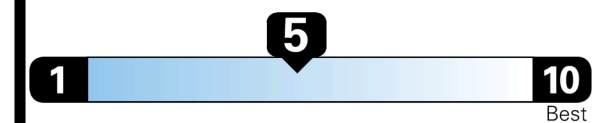

Fuel Economy & Greenhouse Gas Rating (tailpipe only)