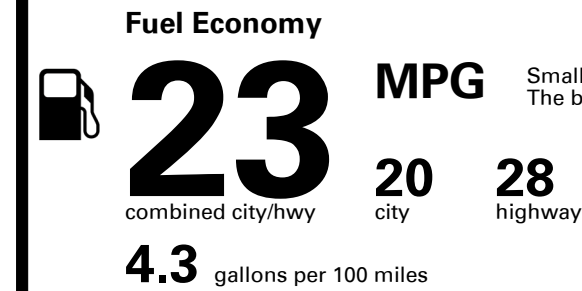

TOTAL PRICE: \$54,685.00

85 A

EPA DOT Fuel Economy and Environment

Gasoline Vehicle

Small SUVs range from 14 to 125 MPG. The best vehicle rates 146 MPGe.

You spend \$5,000
more in fuel costs over 5 years
compared to the average new vehicle.