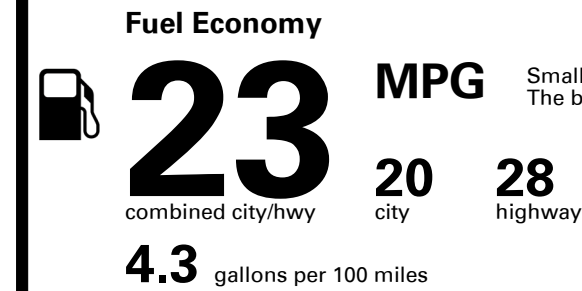

EMISSIONS:
This vehicle is certified to meet emission requirements in all 50 states

Inland Freight & Handling : \$1,495.00

TOTAL PRICE: \$54,650.00

EPA DOT Fuel Economy and Environment

Gasoline Vehicle

Small SUVs range from 14 to 125 MPG. The best vehicle rates 146 MPGe.

You spend \$5,000
more in fuel costs over 5 years
compared to the average new vehicle.

Annual fuel cost \$2,700

Fuel Economy & Greenhouse Gas Rating (tailpipe only)

Smog Rating (tailpipe only)

This vehicle emits 393 grams CO₂ per mile. The best emits 0 grams per mile (tailpipe only). Producing and distributing fuel also create emissions; learn more at fueleconomy.gov.