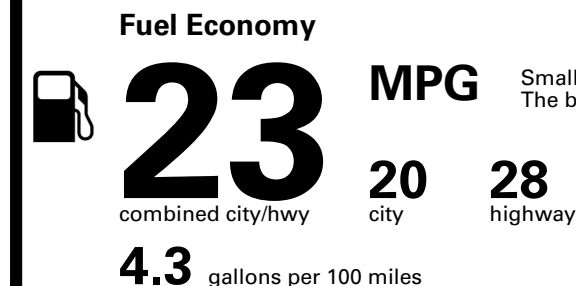

TOTAL PRICE: \$54,165.00

154 A

EMISSIONS:
This vehicle is certified to meet emission requirements in all 50 states

EPA DOT Fuel Economy and Environment

Gasoline Vehicle

Small SUVs range from 14 to 125 MPG. The best vehicle rates 146 MPGe.

You spend \$5,000
more in fuel costs over 5 years
compared to the average new vehicle.

Annual fuel cost \$2,700

Fuel Economy & Greenhouse Gas Rating (tailpipe only)

Smog Rating (tailpipe only)

This vehicle emits 393 grams CO₂ per mile. The best emits 0 grams per mile (tailpipe only). Producing and distributing fuel also create emissions; learn more at fueleconomy.gov.