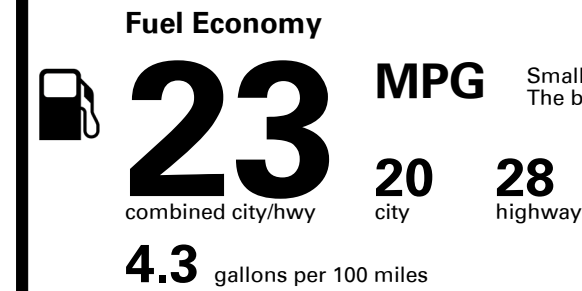

EMISSIONS:
This vehicle is certified to meet emission requirements in all 50 states

Inland Freight & Handling : \$1,495.00

TOTAL PRICE: \$54,705.00

EPA DOT Fuel Economy and Environment

Gasoline Vehicle

Small SUVs range from 14 to 125 MPG. The best vehicle rates 146 MPGe.

You spend \$5,000
more in fuel costs over 5 years
compared to the average new vehicle.

Annual fuel cost \$2,700

Fuel Economy & Greenhouse Gas Rating (tailpipe only)

Smog Rating (tailpipe only)

This vehicle emits 393 grams CO₂ per mile. The best emits 0 grams per mile (tailpipe only). Producing and distributing fuel also create emissions; learn more at fueleconomy.gov.