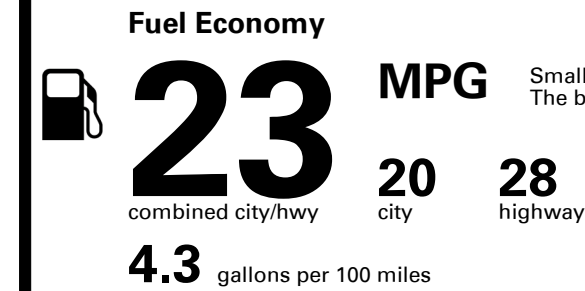

EMISSIONS:
This vehicle is certified to meet emission requirements in all 50 states

Inland Freight & Handling : \$1,495.00

TOTAL PRICE: \$54,770.00

EPA DOT Fuel Economy and Environment

Gasoline Vehicle

Small SUVs range from 14 to 125 MPG. The best vehicle rates 146 MPGe.

You spend \$5,000
more in fuel costs over 5 years
compared to the average new vehicle.

Annual fuel cost \$2,700

Fuel Economy & Greenhouse Gas Rating (tailpipe only)

Smog Rating (tailpipe only)

This vehicle emits 393 grams CO₂ per mile. The best emits 0 grams per mile (tailpipe only). Producing and distributing fuel also create emissions; learn more at fueleconomy.gov.