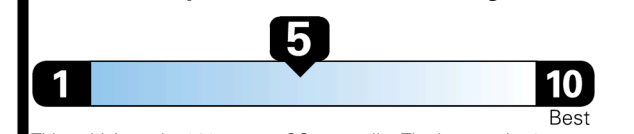

Smog Rating (tailpipe only)