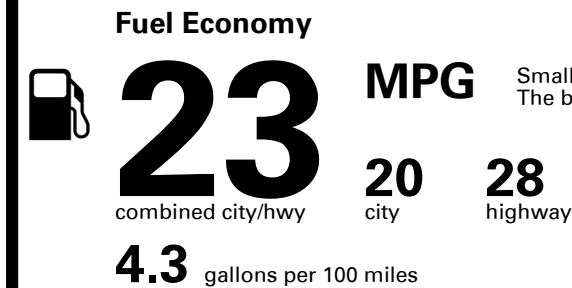

EMISSIONS:
This vehicle is certified to meet emission requirements in all 50 states

Inland Freight & Handling : \$1,495.00

TOTAL PRICE: \$59,415.00

254 A

EPA DOT Fuel Economy and Environment

Gasoline Vehicle

Small SUVs range from 14 to 125 MPG. The best vehicle rates 146 MPGe.

You spend \$5,000
more in fuel costs over 5 years
compared to the average new vehicle.

Annual fuel cost \$2,700

Fuel Economy & Greenhouse Gas Rating (tailpipe only)