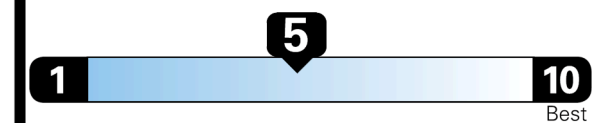

EPA DOT Fuel Economy and Environment

Gasoline Vehicle

Fuel Economy

23 MPG
combined city/hwy

20 city
28 highway

4.3 gallons per 100 miles

Small SUVs range from 14 to 125 MPG. The best vehicle rates 146 MPG.

You spend $5,000
more in fuel costs over 5 years
compared to the average new vehicle.

Annual fuel cost $2,700

Fuel Economy & Greenhouse Gas Rating (tailpipe only)