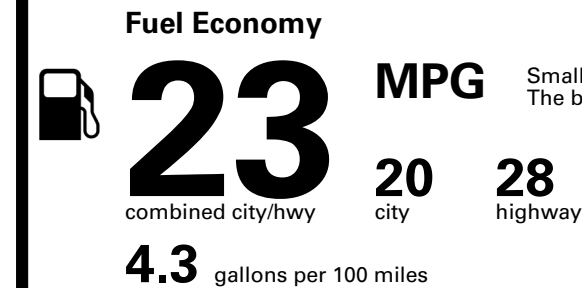

EMISSIONS:
This vehicle is certified to meet emission requirements in all 50 states

Inland Freight & Handling : \$1,495.00

TOTAL PRICE: \$59,255.00

EPA DOT Fuel Economy and Environment

Gasoline Vehicle

Small SUVs range from 14 to 125 MPG. The best vehicle rates 146 MPGe.

You spend \$5,000
more in fuel costs over 5 years
compared to the average new vehicle.

Annual fuel cost \$2,700

Fuel Economy & Greenhouse Gas Rating (tailpipe only)

Smog Rating (tailpipe only)

This vehicle emits 393 grams CO₂ per mile. The best emits 0 grams per mile (tailpipe only). Producing and distributing fuel also create emissions; learn more at fueleconomy.gov.