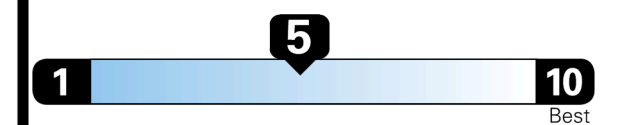

EPA DOT Fuel Economy and Environment

Gasoline Vehicle

Fuel Economy

23 MPG
combined city/hwy

20 city
28 highway

4.3 gallons per 100 miles

Small SUVs range from 14 to 125 MPG. The best vehicle rates 146 MPGe.

You spend $5,000
more in fuel costs over 5 years compared to the average new vehicle.

Annual fuel cost $2,700

Fuel Economy & Greenhouse Gas Rating (tailpipe only)

Smog Rating (tailpipe only)