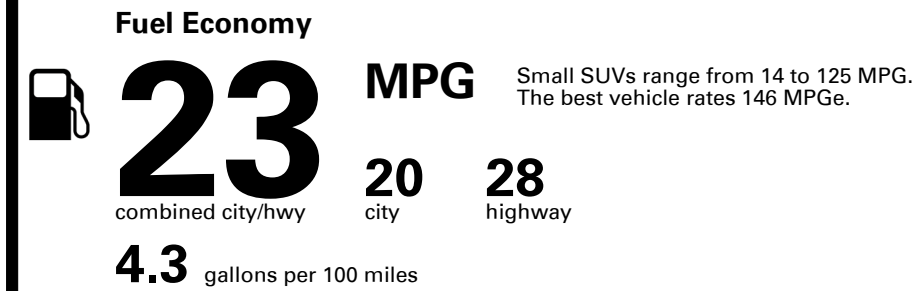

Inland Freight & Handling : \$1,495.00

TOTAL PRICE: \$58,985.00

EPA DOT Fuel Economy and Environment

Gasoline Vehicle

You spend \$5,000
more in fuel costs over 5 years
compared to the average new vehicle.