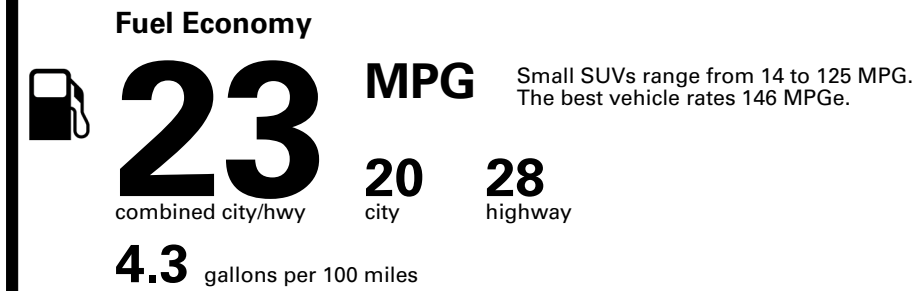

EMISSIONS:
This vehicle is certified to meet emission requirements in all 50 states

TOTAL PRICE: \$59,440.00

112 A 0016

EPA DOT Fuel Economy and Environment

Gasoline Vehicle

You spend \$5,000
more in fuel costs over 5 years compared to the average new vehicle.

Annual fuel cost \$2,700

Fuel Economy & Greenhouse Gas Rating (tailpipe only)

Smog Rating (tailpipe only)

This vehicle emits 393 grams CO₂ per mile. The best emits 0 grams per mile (tailpipe only). Producing and distributing fuel also create emissions; learn more at fueleconomy.gov.