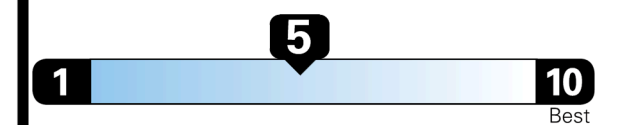

EPA DOT Fuel Economy and Environment

Gasoline Vehicle

Fuel Economy

23 MPG
combined city/hwy

20 city
28 highway

4.3 gallons per 100 miles

Small SUVs range from 14 to 125 MPG. The best vehicle rates 146 MPGe.

You spend $5,000
more in fuel costs over 5 years compared to the average new vehicle.

Annual fuel cost $2,700

Fuel Economy & Greenhouse Gas Rating (tailpipe only)

Smog Rating (tailpipe only)