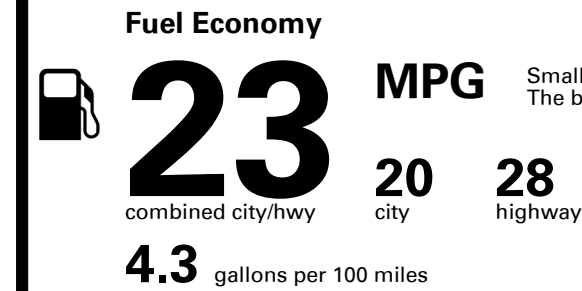

Inland Freight & Handling : \$1,495.00

TOTAL PRICE: \$59,530.00

EPA DOT Fuel Economy and Environment

Gasoline Vehicle

Small SUVs range from 14 to 125 MPG. The best vehicle rates 146 MPGe.

You spend \$5,000
more in fuel costs over 5 years
compared to the average new vehicle.