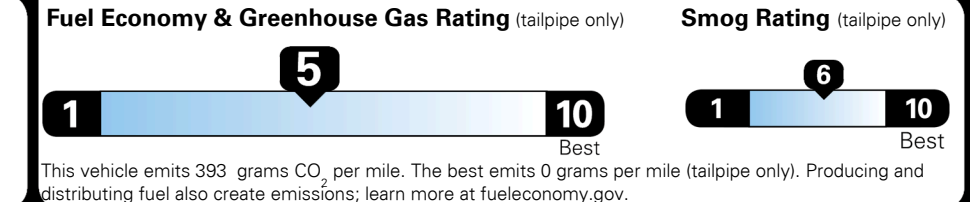

Inland Freight & Handling : \$1,495.00

TOTAL PRICE: \$58,580.00

EPA DOT Fuel Economy and Environment

Gasoline Vehicle

Fuel Economy

23 MPG
combined city/hwy

20 city
28 highway

4.3 gallons per 100 miles

Small SUVs range from 14 to 125 MPG. The best vehicle rates 146 MPGe.

You spend \$5,000
more in fuel costs over 5 years compared to the average new vehicle.

Annual fuel cost \$2,700

Actual results will vary for many reasons, including driving conditions and how you drive and maintain your vehicle. The average new vehicle gets 29 MPG and costs \$8,500 to fuel over 5 years. Cost estimates are based on 15,000 miles per year at \$ 4.15 per gallon. MPGe is miles per gasoline gallon equivalent. Vehicle emissions are a significant cause of climate change and smog.