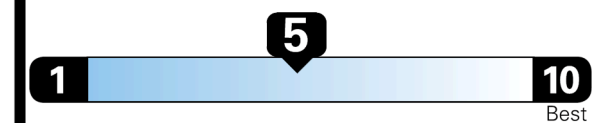

2026 GV70 2.5T ADVANCED AWD

THE GENESIS EXPERIENCE

- 3 Yr / 36K Complimentary Maintenance
- 3 Yr / 36K Complimentary Service Valet *
- 3 Yr Complimentary Map Care ·
- Complimentary Genesis Connected Services *
- * Exclusions may apply, see retailer for details

STANDARD FEATURES:

ADVANCED SAFETY TECHNOLOGY

- Forward Collision-Avoidance Assist
- Lane Keeping Assist
- Lane Following Assist
- Driver Attention Warning
- Parking Distance Warning
- Blind-Spot Collision Avoidance-Assist
- Rear Cross-Traffic Collision Avoidance-Assist
- Rearview Camera
- Safe Exit Assist
- Forward Attention Warning

POWERTRAIN TECHNOLOGY

- 2.5L Inline 4 Turbo GDI
- 8-speed Automatic Transmission

EXTERIOR

- 19-inch Alloy Wheels
- Power Hands-Free Smart Liftgate w/ Auto Open
- High Beam Assist
- Panoramic Sunroof
- Power Folding Mirrors + Logo Lamp

COMFORT & CONVENIENCE

- Power Driver's Seat w/ Power Lumbar
- Power Front Passenger Seat
- Heated Front Seats
- Smart Cruise Control
- Intelligent Speed Limit Assist
- Highway Driving Assist
- Power Tilt & Telescopic Steering Wheel

COMFORT & CONVENIENCE(cont.)

- Adjustable Interior Ambient Lighting

MULTIMEDIA & CONNECTIVITY

- 27" OLED Instrument Cluster & Navigation
- SiriusXM® Radio w/ 90-day trial subscription; Not Available in AK & HI
- Apple CarPlay® & Android Auto™
- Wireless Phone Charger
- Genesis Connected Services
- Fingerprint Recognition

ADVANCED FEATURES

- Leather Seating Surfaces
- Back Lighting Film Trim
- Front Passenger Seat w/ Power Lumbar
- Bang & Olufsen® Premium Audio
- Surround View Monitor
- Blind-Spot View Monitor
- Parking Collision-Avoidance Assist
- Advanced Rear Occupant Alert
- Ventilated Front Seats
- Heated Steering Wheel

ADDITIONAL STANDARD FEATURES