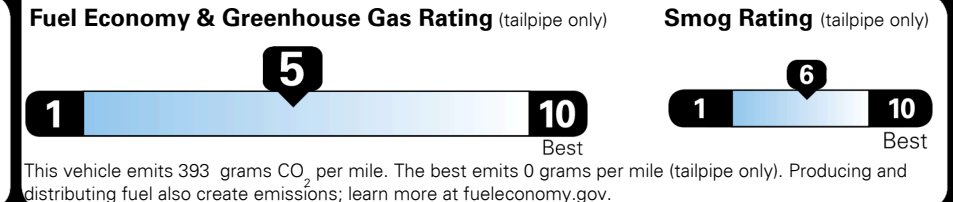

EPA DOT Fuel Economy and Environment

Gasoline Vehicle

Fuel Economy

23 MPG
combined city/hwy

20 city
28 highway

4.3 gallons per 100 miles

Small SUVs range from 14 to 125 MPG. The best vehicle rates 146 MPGe.

You spend $5,000
more in fuel costs over 5 years compared to the average new vehicle.

Annual fuel cost $2,700